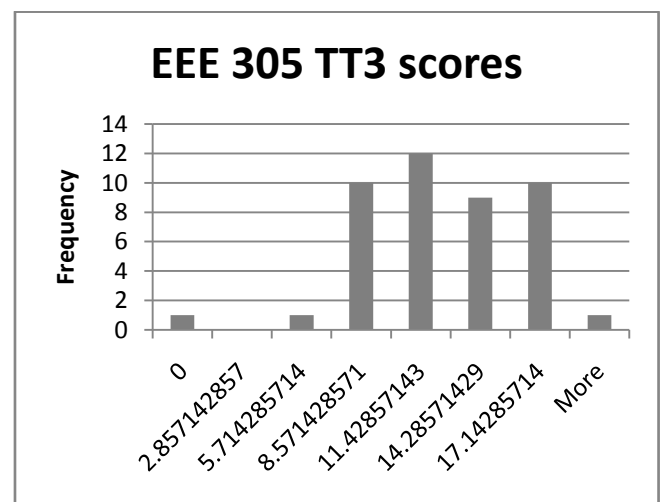

EEE 305 [2017]

Term Test 3

Marks

Reg	Mark
2015338501	11
2015338502	13
2015338503	A
2015338504	9
2015338505	15
2015338506	A
2015338507	6
2015338508	A
2015338509	10
2015338510	10
2015338511	11
2015338512	15
2015338513	3
2015338514	12
2015338515	12
2015338516	A
2015338517	15
2015338518	A
2015338519	16
2015338520	6
2015338521	11
2015338522	A
2015338523	12
2015338524	10
2015338525	10
2015338526	A
2015338527	7
2015338528	8
2015338529	13
2015338530	0
2015338531	A
2015338532	15
2015338533	11
2015338534	7
2015338535	A
2015338536	13
2015338537	16
2015338538	6
2015338539	11
2015338540	16
2015338541	17

2015338542	A
2015338543	17
2015338544	20
2015338545	A
2015338546	15
2015338547	7
2015338548	9
2015338549	13
2015338550	12
2015338551	8
2015338552	10
2015338553	A
2015338554	6
2015338555	8
2015338556	12

Statistics

Total mark	20
Total students sat for exam	44
Maximum	20
Minimum	0
Mean	11
Median	11
Mode	11
Standard deviation	4.04049272

Course Teacher
Shahadat Hussain Parvez